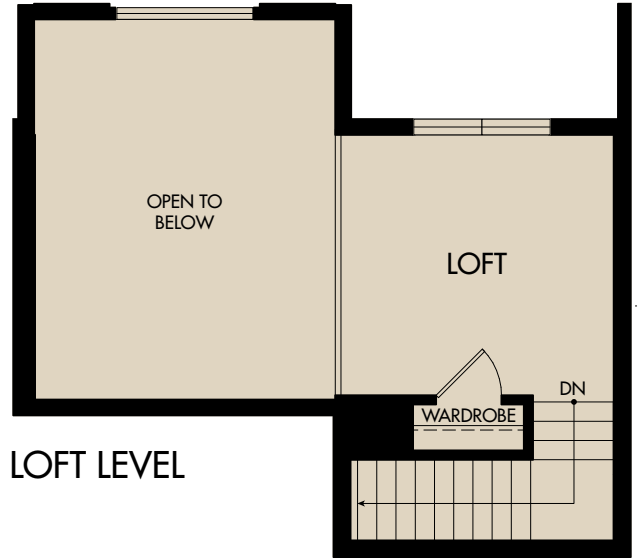

ENTRY LEVEL

LOFT LEVEL

LEASING CENTER

55 Triton Park Lane
Foster City, CA 94404

650-437-2039

THETRITONFOSTERCITY.COM

PLAN 1A LOFT
1 Bed + Loft /1 Bath
972 sq. ft.

The information provided is solely for information purposes and is subject to change without notice. Square footages and/or room dimensions are approximate and may vary. See leasing center for further details.