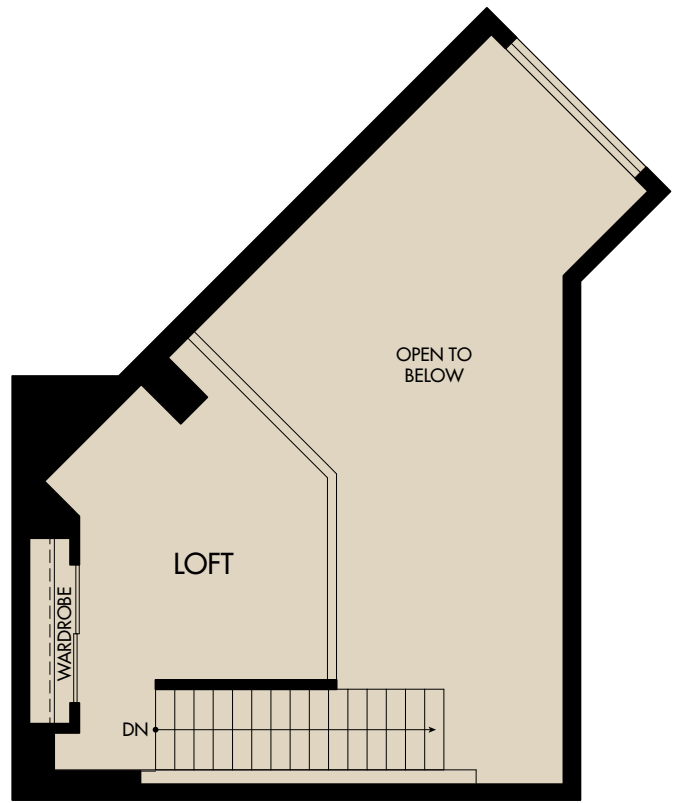

ENTRY LEVEL

LOFT LEVEL

**LEASING CENTER**  
 55 Triton Park Lane  
 Foster City, CA 94404  
 650-437-2039  
[THETRITONFOSTERCITY.COM](http://THETRITONFOSTERCITY.COM)

**PLAN 1B LOFT**  
 1 Bed + Loft /1 Bath  
 1,077 sq. ft.

The information provided is solely for information purposes and is subject to change without notice. Square footages and/or room dimensions are approximate and may vary. See leasing center for further details.