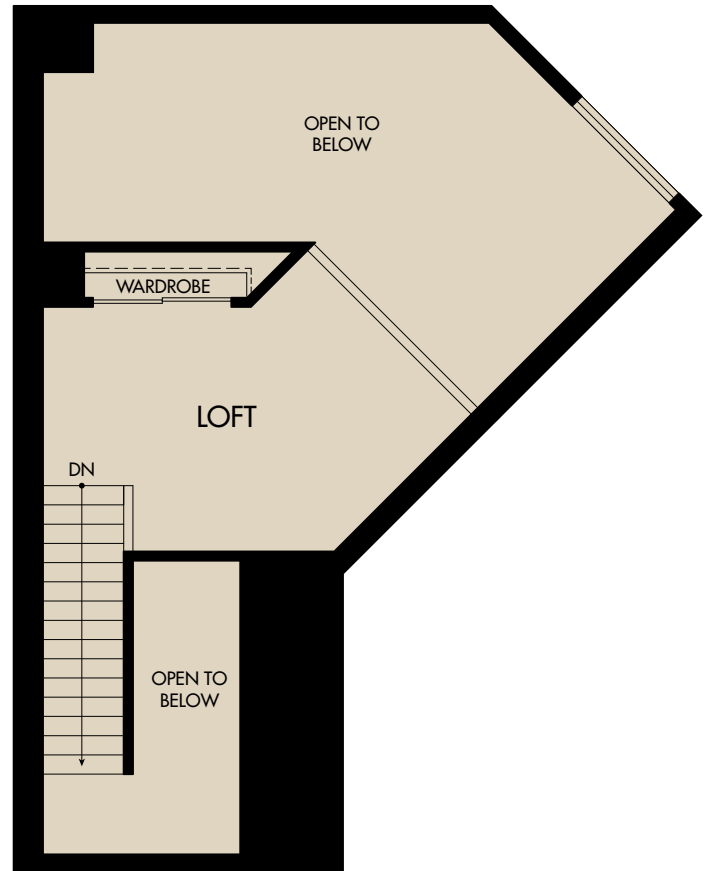

ENTRY LEVEL

LOFT LEVEL

LEASING CENTER

55 Triton Park Lane
Foster City, CA 94404

650-437-2039

THETRITONFOSTERCITY.COM

PLAN 1Ba LOFT

1 Bed + Loft / 1 Bath

1,150 sq. ft.

The information provided is solely for information purposes and is subject to change without notice. Square footages and/or room dimensions are approximate and may vary. See leasing center for further details.