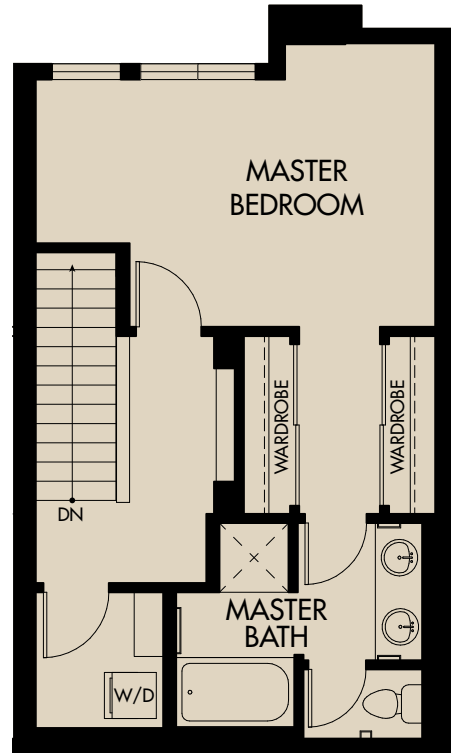

LOWER LEVEL

UPPER LEVEL

LEASING CENTER

55 Triton Park Lane
Foster City, CA 94404

650-437-2039

THETRITONFOSTERCITY.COM

PLAN L/W C

1 Bed /1.5 Bath

1,032 sq. ft.

The information provided is solely for information purposes and is subject to change without notice. Square footages and/or room dimensions are approximate and may vary. See leasing center for further details.