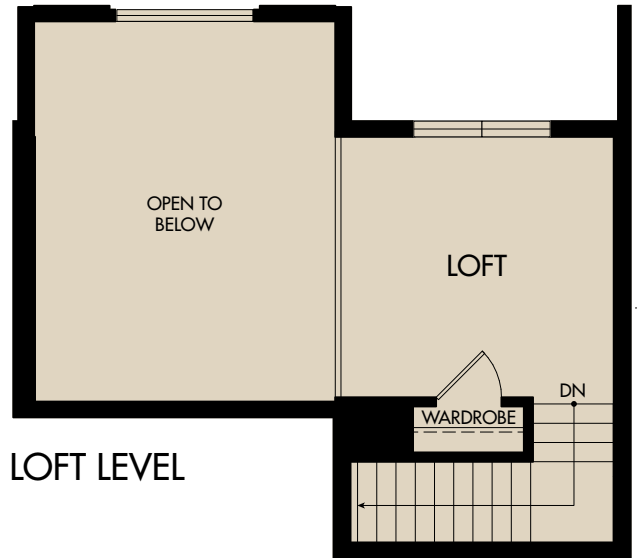

ENTRY LEVEL

LOFT LEVEL

LEASING CENTER

55 Triton Park Lane
Foster City, CA 94404

650-437-2039

THETRITONFOSTERCITY.COM

PLAN 1A LOFT

1 Bed + Loft /1 Bath

972 sq. ft.

The information provided is solely for information purposes and is subject to change without notice. Square footages and/or room dimensions are approximate and may vary. See leasing center for further details.