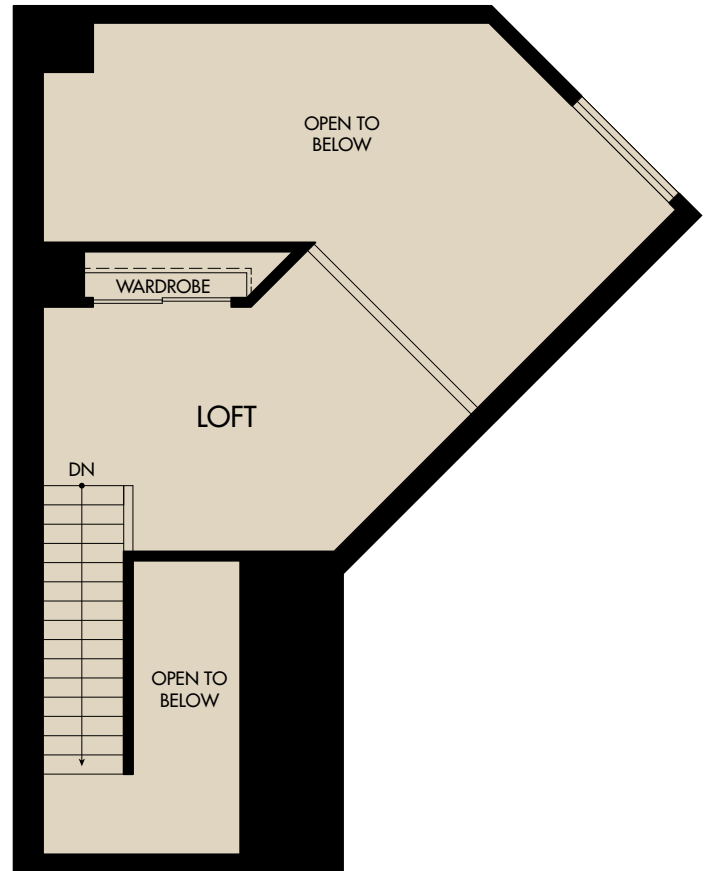

ENTRY LEVEL

LOFT LEVEL

LEASING CENTER
 55 Triton Park Lane
 Foster City, CA 94404
 650-437-2039
 THETRITONFOSTERCITY.COM

PLAN 1Ba LOFT
 1 Bed + Loft / 1 Bath
 1,150 sq. ft.