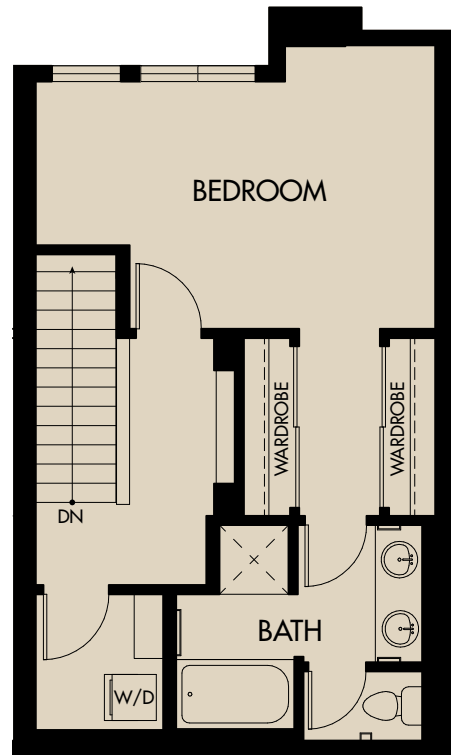

LOWER LEVEL

UPPER LEVEL

LEASING CENTER

55 Triton Park Lane
Foster City, CA 94404

650-437-2039

THETRITONFOSTERCITY.COM

PLAN L/W C

1 Bed /1.5 Bath

1,032 sq. ft.

The information provided is solely for information purposes and is subject to change without notice. Square footages and/or room dimensions are approximate and may vary. See leasing center for further details.